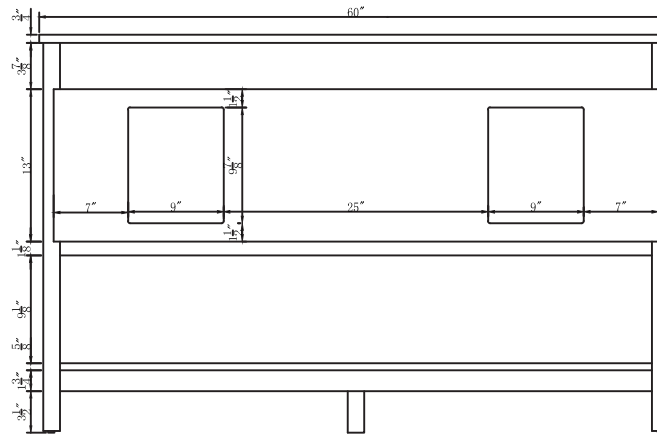

Top view

Back view

Front view

Side view

Drawer Interior Size

DWG. NO.:

MODEL NO.:

VF19060DBL

ALTERATIONS

1	
2	
3	
4	

FOR PROPOSAL ONLY ALL DIMENSIONS TO BE VERIFIED

SCALE:

DWG. BY:

CHECKED BY:

DATE:

PROJECT: