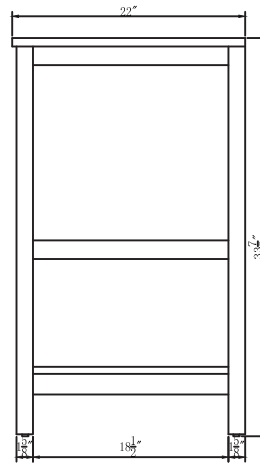

Top view

Back view

Front view

Side view

Drawer Interior Size

DWG. NO.:

MODEL NO.:

VF19060DBL

ALTERATIONS

1	
2	
3	
4	

FOR PROPOSAL ONLY ALL DIMENSIONS TO BE VERIFIED

SCALE:

DWG. BY:

CHECKED BY:

DATE:

PROJECT: