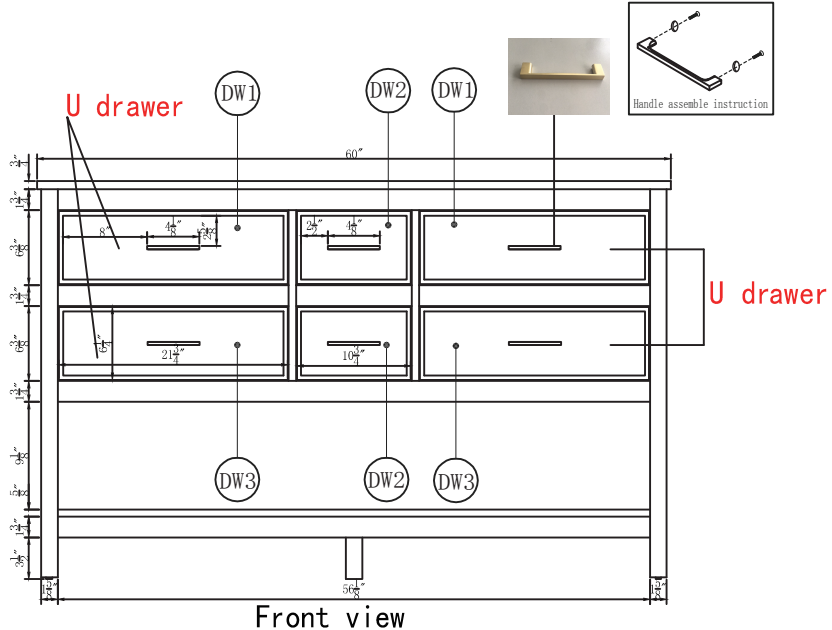

Top view

Back view

Front view

Side view

Drawer Interior Size

DWG. NO.:

MODEL NO.:

VF19060DBL

ALTERATIONS

1	
2	
3	
4	

FOR PROPOSAL ONLY ALL DIMENSIONS TO BE VERIFIED

SCALE:

DWG. BY:

CHECKED BY:

DATE:

PROJECT: